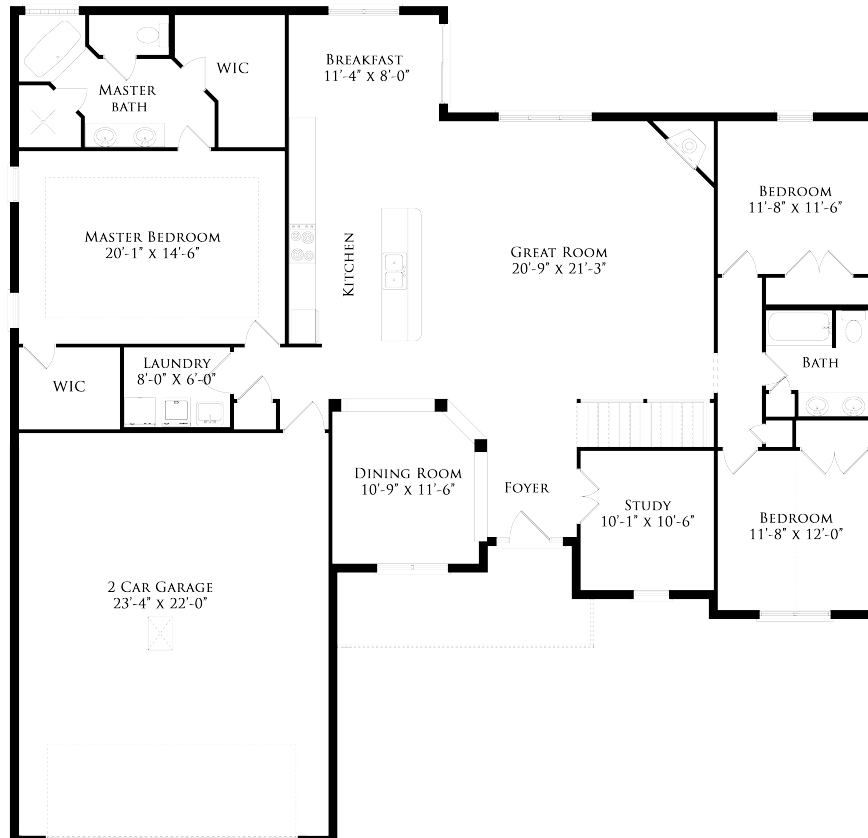

ASSOCIATE CONSTRUCTION

Phone 937/746-2932
www.associateconstruction.com

The Madison 2360 Square Feet

Renderings are for illustration only & not part of any written or implied contract